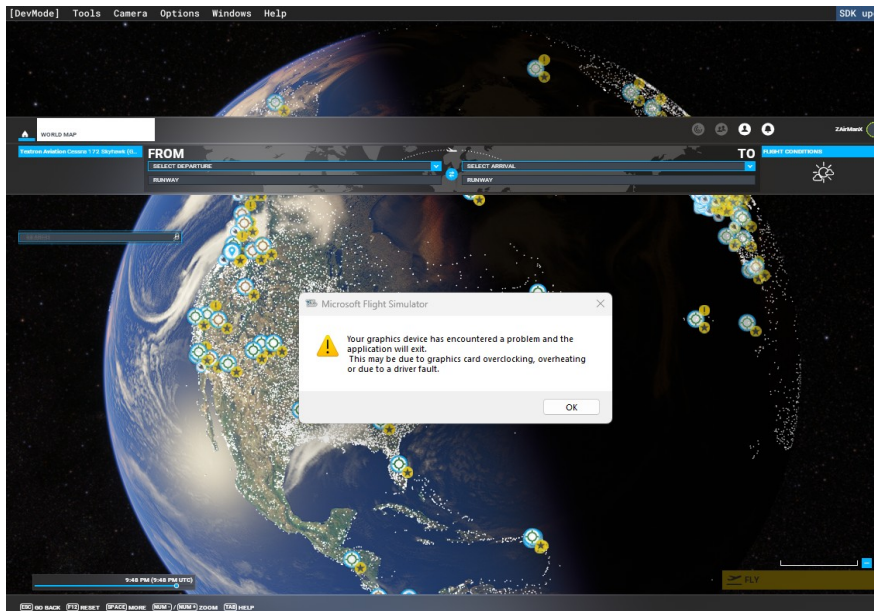

Crash Dumps for MSFS2020

EXCEPTION_RECORD: (.exr -1)
ExceptionAddress: 00007ff6b097c832 (FlightSimulator+0x0000000019bc832)
 ExceptionCode: 80000003 (Break instruction exception)
 ExceptionFlags: 00000000
NumberParameters: 1
 Parameter[0]: 0000000000000000

PROCESS_NAME: FlightSimulator.exe

ERROR_CODE: (NTSTATUS) 0x80000003 - {EXCEPTION} Breakpoint A breakpoint has been reached.

EXCEPTION_CODE_STR: 80000003

EXCEPTION_PARAMETER1: 0000000000000000

This time MSFS2020 crashed during the upload of a flight onto runway.

CTD after the third switch from PC2VR - VR2PC, PC2VR - VR2PC, PC2VR – VR2PC Then CTD...